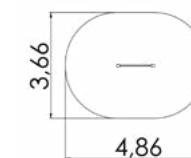

STREET WORKOUT 22081

STREET WORKOUT 22081
STREET WORKOUT 22081
EAN 8595655822081

- 30 m²
- 2,43 m
- 2
- 0 h
- 1,11 x 2,50 x 2,10 m

STREET WORKOUT 22104

STREET WORKOUT 22104
STREET WORKOUT 22104
EAN 8595655822104