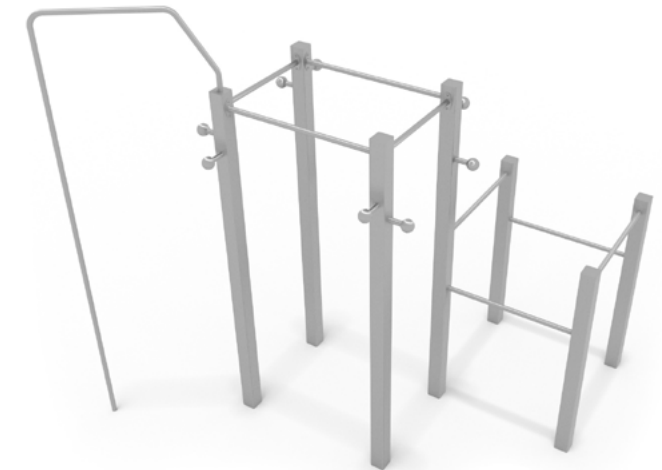

STREET WORKOUT SESTAVA 22159