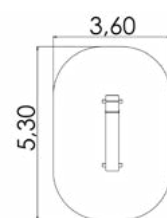

STREET WORKOUT 22050

STREET WORKOUT 22050
STREET WORKOUT 22050
EAN 8595655822050