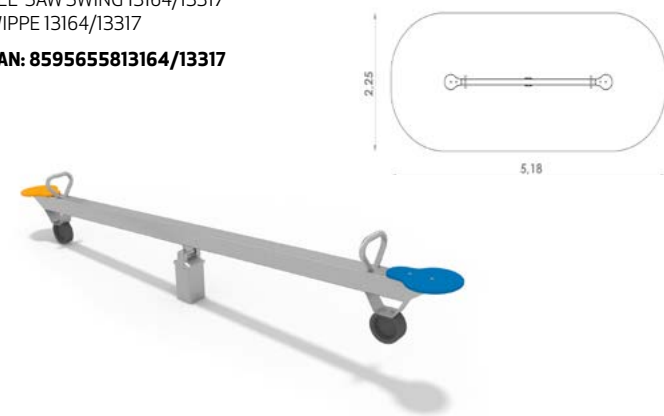

VAHADLOVÁ HOUPAČKA 13164/13317

SEE-SAW SWING 13164/13317
WIPPE 13164/13317
EAN: 8595655813164/13317