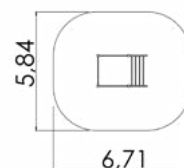

STREET WORKOUT 22043

STREET WORKOUT 22043
STREET WORKOUT 22043
EAN 8595655822043