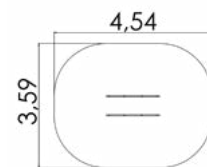

STREET WORKOUT 22036

STREET WORKOUT 22036
STREET WORKOUT 22036
EAN 8595655822036