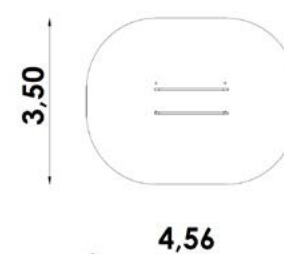

BRADLA 18022

PARALLEL BARS FOR EXERCISES 18022
TURNBARREN 18022
EAN: 8595655818022