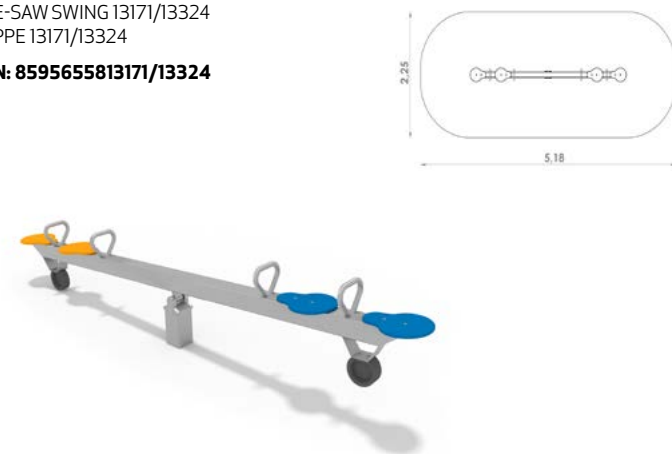

VAHADLOVÁ HOUPAČKA DUO 13171/13324

SEE-SAW SWING 13171/13324
WIPPE 13171/13324
EAN: 8595655813171/13324