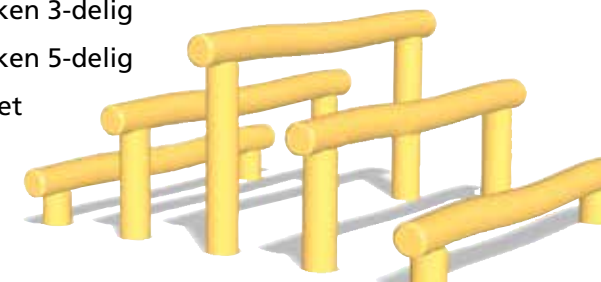

# Klouterparcours

*Alle elementen van het klouterparcours zijn in combinatie mogelijk*

R30.101 klauternet

R30.201 klauter balken 3-delig

R30.202 klauter balken 5-delig

R30.301 balanceernet

A photograph of a playground structure. The structure consists of several vertical wooden posts and a horizontal wooden beam. A thick black rope is stretched between two of the posts. The ground is a mix of grass and dirt. In the background, there is a chain-link fence and some greenery. A white text box is overlaid on the image, containing the text "R22.001" and "onder loopbalk, boven touw".